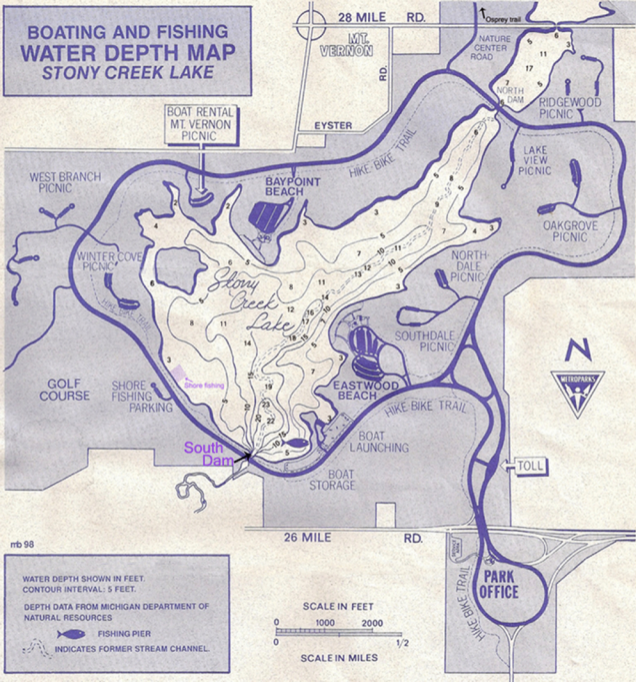

BOATING AND FISHING WATER DEPTH MAP STONY CREEK LAKE

mb 98

WATER DEPTH SHOWN IN FEET.
CONTOUR INTERVAL: 5 FEET.
DEPTH DATA FROM MICHIGAN DEPARTMENT OF
NATURAL RESOURCES

 FISHING PIER
 INDICATES FORMER STREAM CHANNEL.

SCALE IN FEET

SCALE IN MILES